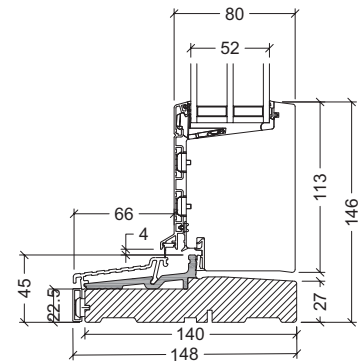

VELFAC Ribo alu inward opening door - thresholds

entrance doors and patio doors

22.5mm composite with alu-treadplate
element depth 115mm and 147mm

Seen from outside

45mm oak
element depth 123mm and 148mm

Seen from outside