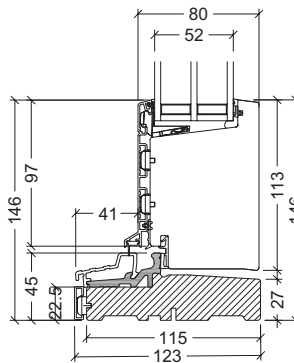

VELFAC Ribo alu inward opening door - thresholds

entrance doors and patio doors

22.5mm composite with alu-treadplate
element depth 115mm and 147mm

Seen from outside

45mm oak
element depth 123mm and 148mm

Seen from outside