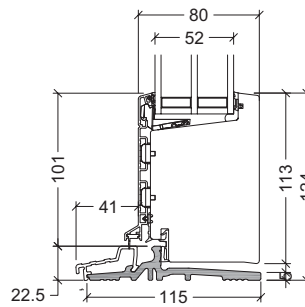

VELFAC Ribo alu inward opening door - thresholds

entrance doors and patio doors

22.5mm composite with alu-treadplate
element depth 115mm and 147mm

Seen from outside

45mm oak
element depth 123mm and 148mm

Seen from outside