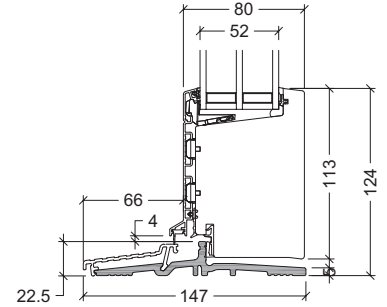

VELFAC Ribo alu inward opening door - thresholds

entrance doors and patio doors

22.5mm composite with alu-treadplate
element depth 115mm and 147mm

Seen from outside

45mm oak
element depth 123mm and 148mm

Seen from outside